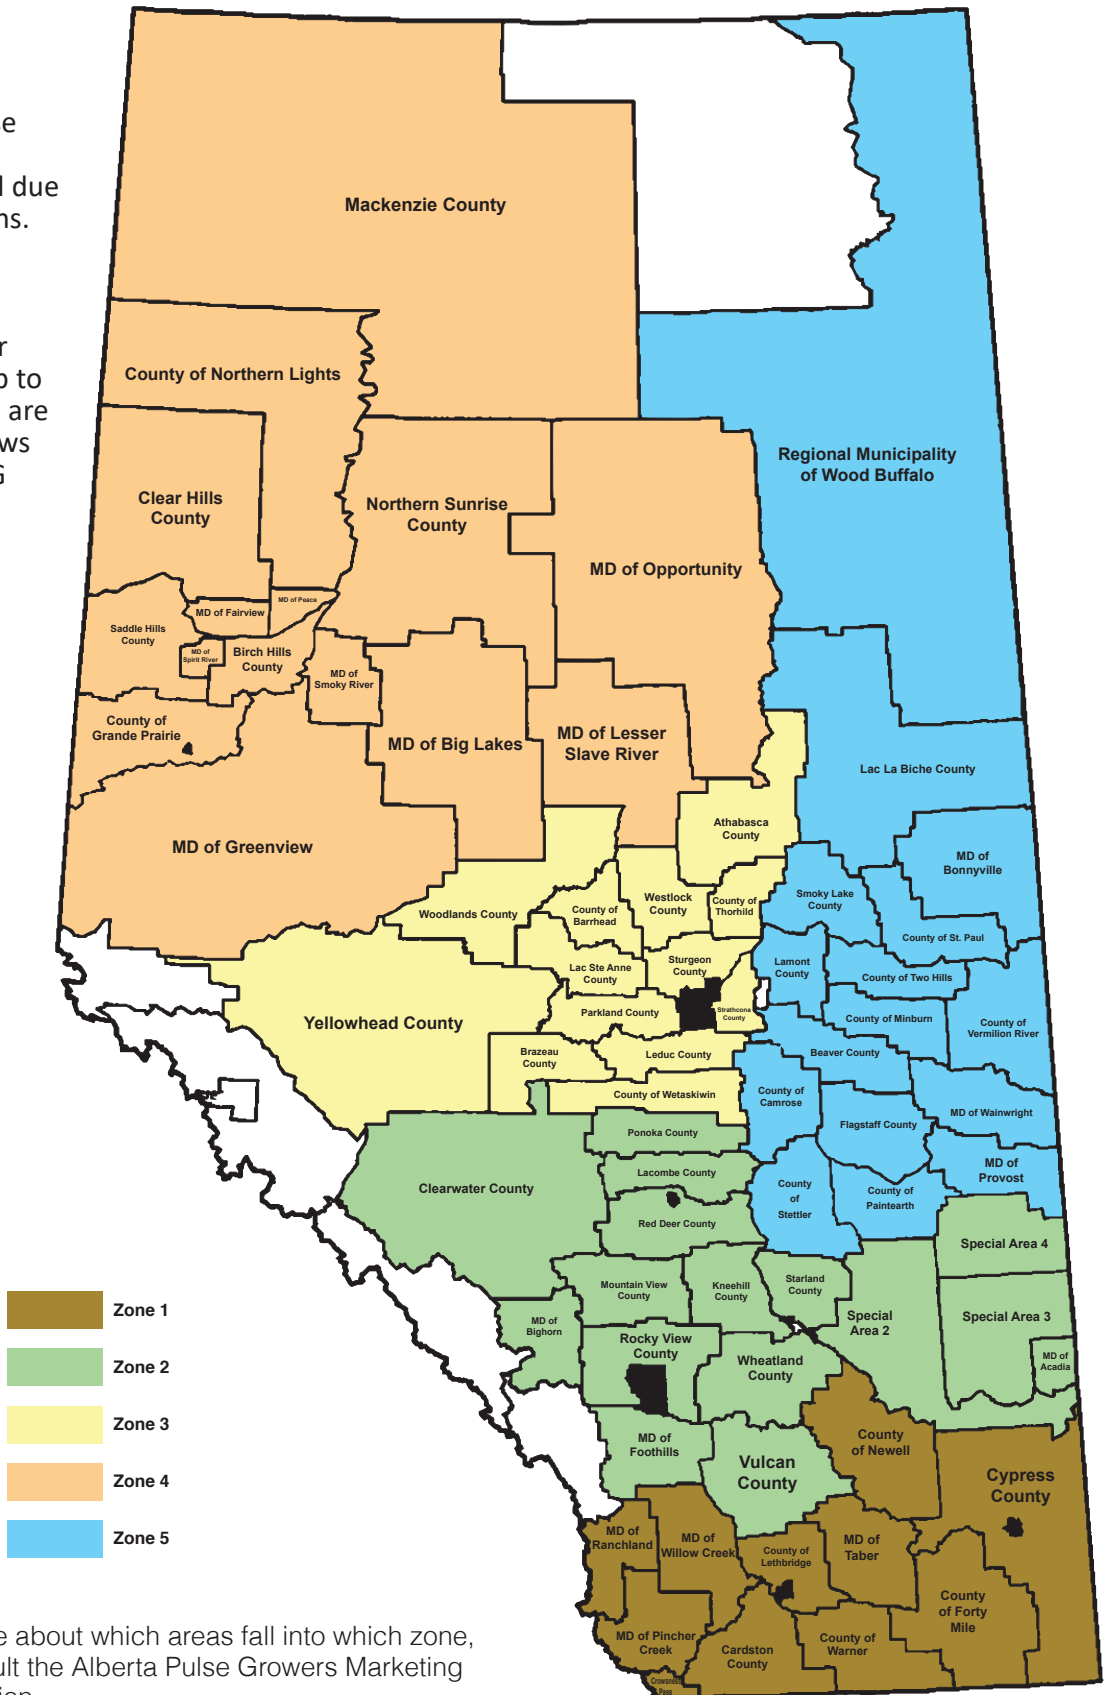

KNOW YOUR ZONE

This year's Alberta Pulse Growers (APG) zone meetings will be virtual due to COVID-19 precautions. Please check the APG website at www.albertapulse.com regularly for updates or sign up for the APG app to be notified when dates are finalized. This map shows the boundaries for APG zones.

To learn more about which areas fall into which zone, please consult the Alberta Pulse Growers Marketing Plan Regulation.